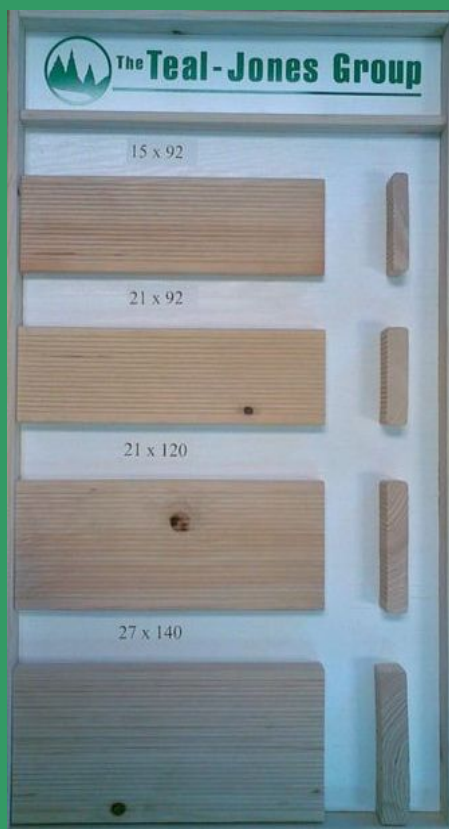

The **Teal-Jones Group**

PREMIUM PLUS TEAL DECK

90 % of Home and Garden Show attendees surveyed preferred TEAL DECK

Finish with the wood stain of your choice

Pressure treated and guaranteed

4 different sizes to suit any project

Nothing compares to solid wood

Used in decking and trim applications, this new profile helps prevent checking, provides a good grip and has a clean decorative finish

www.tealjones.com

Phone: 1-888-995- TEAL (8325)
or 604-587-8729