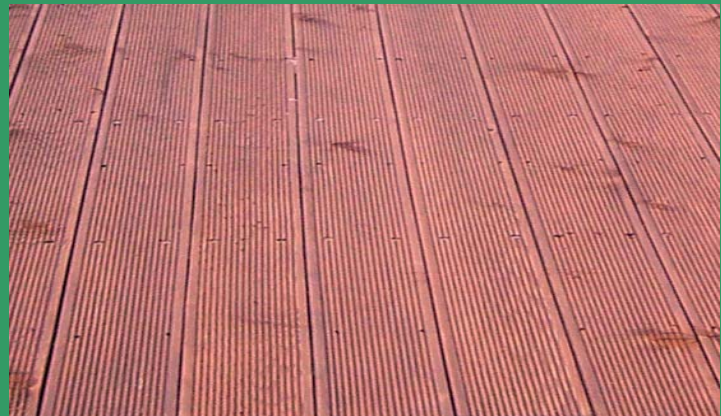

The **Teal-Jones Group**

PREMIUM PLUS TEAL DECK

90 % of Home and Garden Show attendees surveyed preferred TEAL DECK

Finish with the wood stain of your choice

Pressure treated and guaranteed

4 different sizes to suit any project

Nothing compares to solid wood

Used in decking and trim applications, this new profile helps prevent checking, provides a good grip and has a clean decorative finish

www.tealjones.com

Phone: 1-888-995- TEAL (8325)
or 604-587-8729